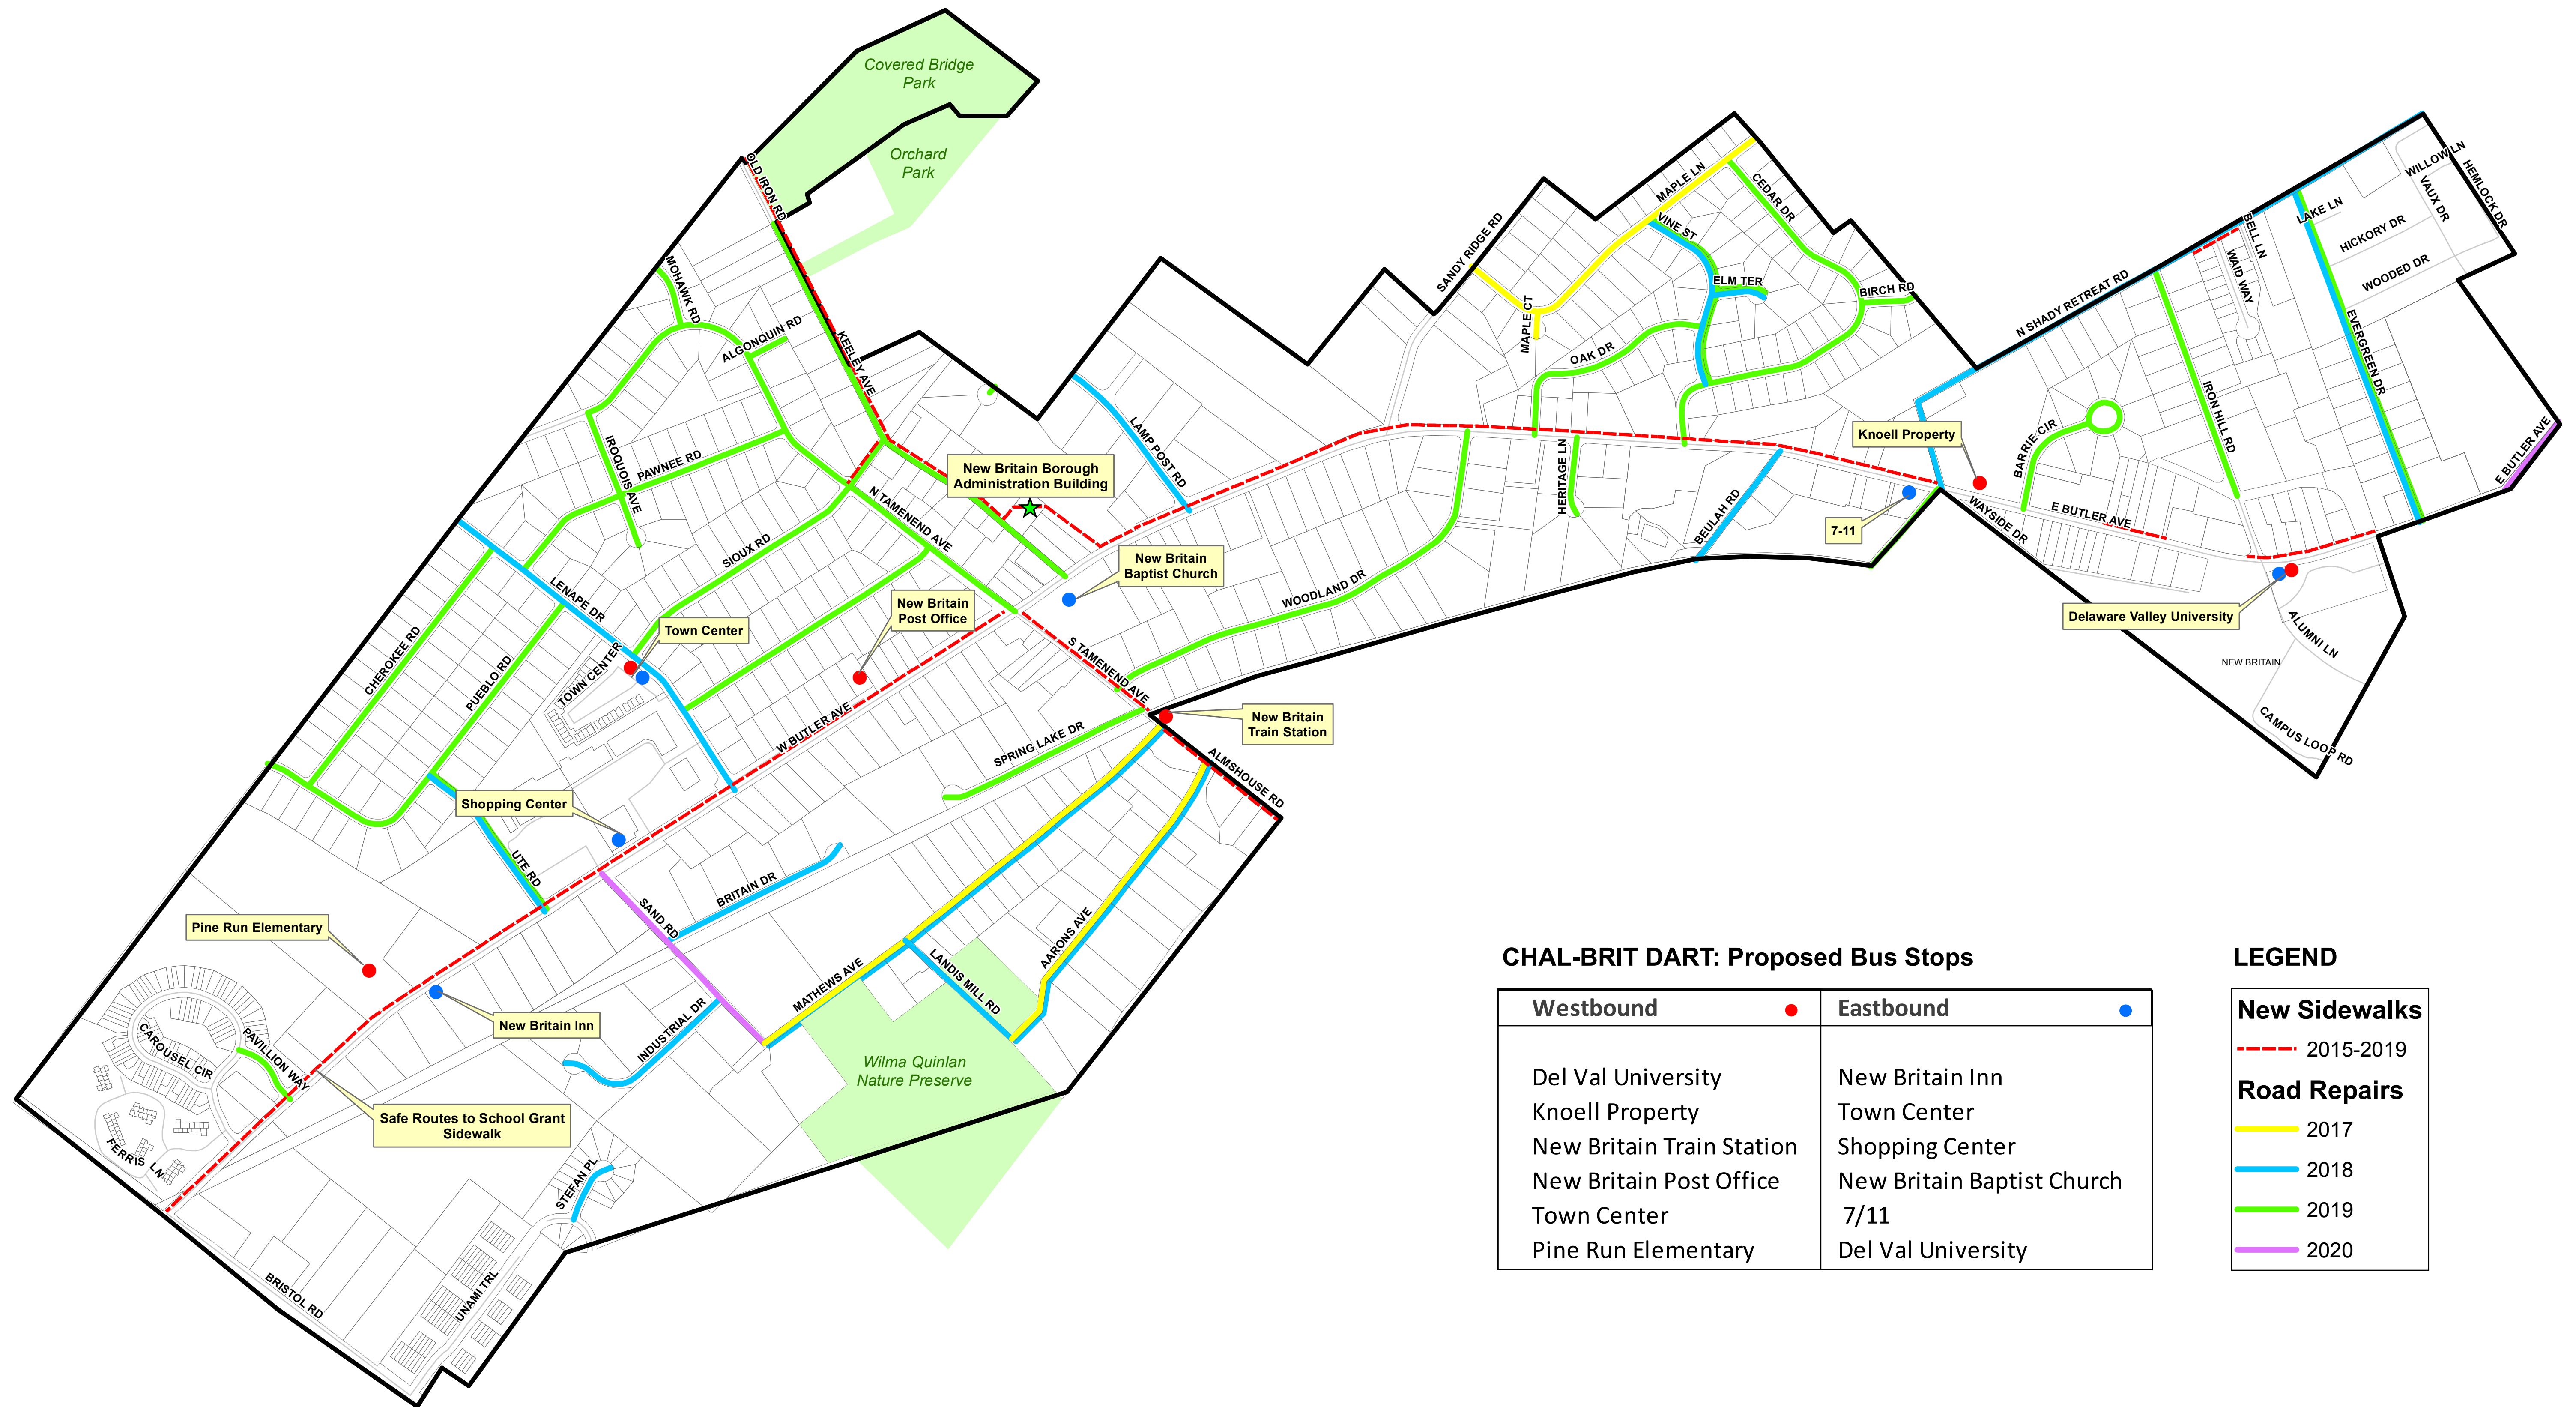

Getting Around Town

CHAL-BRIT DART: Proposed Bus Stops

Westbound	Eastbound
Del Val University	New Britain Inn
Knoell Property	Town Center
New Britain Train Station	Shopping Center
New Britain Post Office	New Britain Baptist Church
Town Center	7/11
Pine Run Elementary	Del Val University

LEGEND

- New Sidewalks**
 - 2015-2019
- Road Repairs**
 - 2017
 - 2018
 - 2019
 - 2020

Getting Around Town
New Britain Borough, Bucks County, PA

GILMORE & ASSOCIATES, INC.
ENGINEERING & CONSULTING SERVICES
65 E. BUTLER AVE. SUITE 100, NEW BRITAIN, PA 18901-5106 - (215) 345-4330
www.gilmore-assoc.com

JOB NO: 17-0809401	DATE: APRIL 2018	SCALE: 1" : 400'
--------------------	------------------	------------------